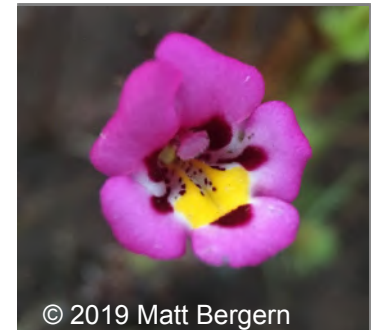

## NATIVE PLANT GUIDE TO LAS POSADAS STATE FOREST

Information Collected  
by Alexa Finlay

© 2018 Sgerbic

**\* Douglas' fiddleneck**  
*Amsinckia douglasiana*

© 2009 Tomhilton

**\* Cream sacs**  
*Castilleja rubicundula*

© 2020 Steve Laymon

**\*\* Graceful clarkia**  
*Clarkia gracilis*

© 2019 Matt Bergern

**\*\* Narrowleaf pansy  
monkeyflower**  
*Diplacus angustatus*

© 2018 John Game

**\*\* Nodding harmonia**  
*Harmonia nutans*

© 2019 Stacie Wolny

**\*\* Yellow mariposa**  
*Calochortus luteus*

© 2020 Mary Conway

**\*\* Blue eyed grass**  
*Sisyrinchium bellum*

© 2020 Susan McDougall

**\*\* Small flowered  
star lily**  
*Toxicoscordion micranthum*