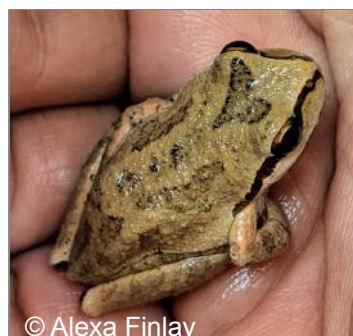

Information Collected
by Alexa Finlay

© greglasley

Western quail
Callipepla californica

© Jim Johnson

Cooper's hawk
Accipiter cooperii

© Dennis Church

American robin
Turdus migratorius

© Doug Greenberg

Oak titmouse
Baeolophus inornatus

© sea-kangarob

Ensatina
Ensatina eschscholtzii

© Robin Gwen Agarwal

California giant salamander
Dicamptodon ensatus

© Donna Pomeroy

California slender salamander
Batrachoseps attenuatus

© Larry Miller

California newt
Taricha torosa

© Brian Starzomski

Pileated woodpecker
Dryocopus pileatus

© Don Loarie

Button's banana slug
Ariolimax buttoni

© Steven Kurniawidjaja

Western fence lizard
Sceloporus occidentalis

© Alexa Finlay

Sierran tree frog
Pseudacris sierra

© catchang

Foothill yellow-legged frog
Rana boylei

© J. Maughn

Southern alligator lizard
Elgaria multicarinata